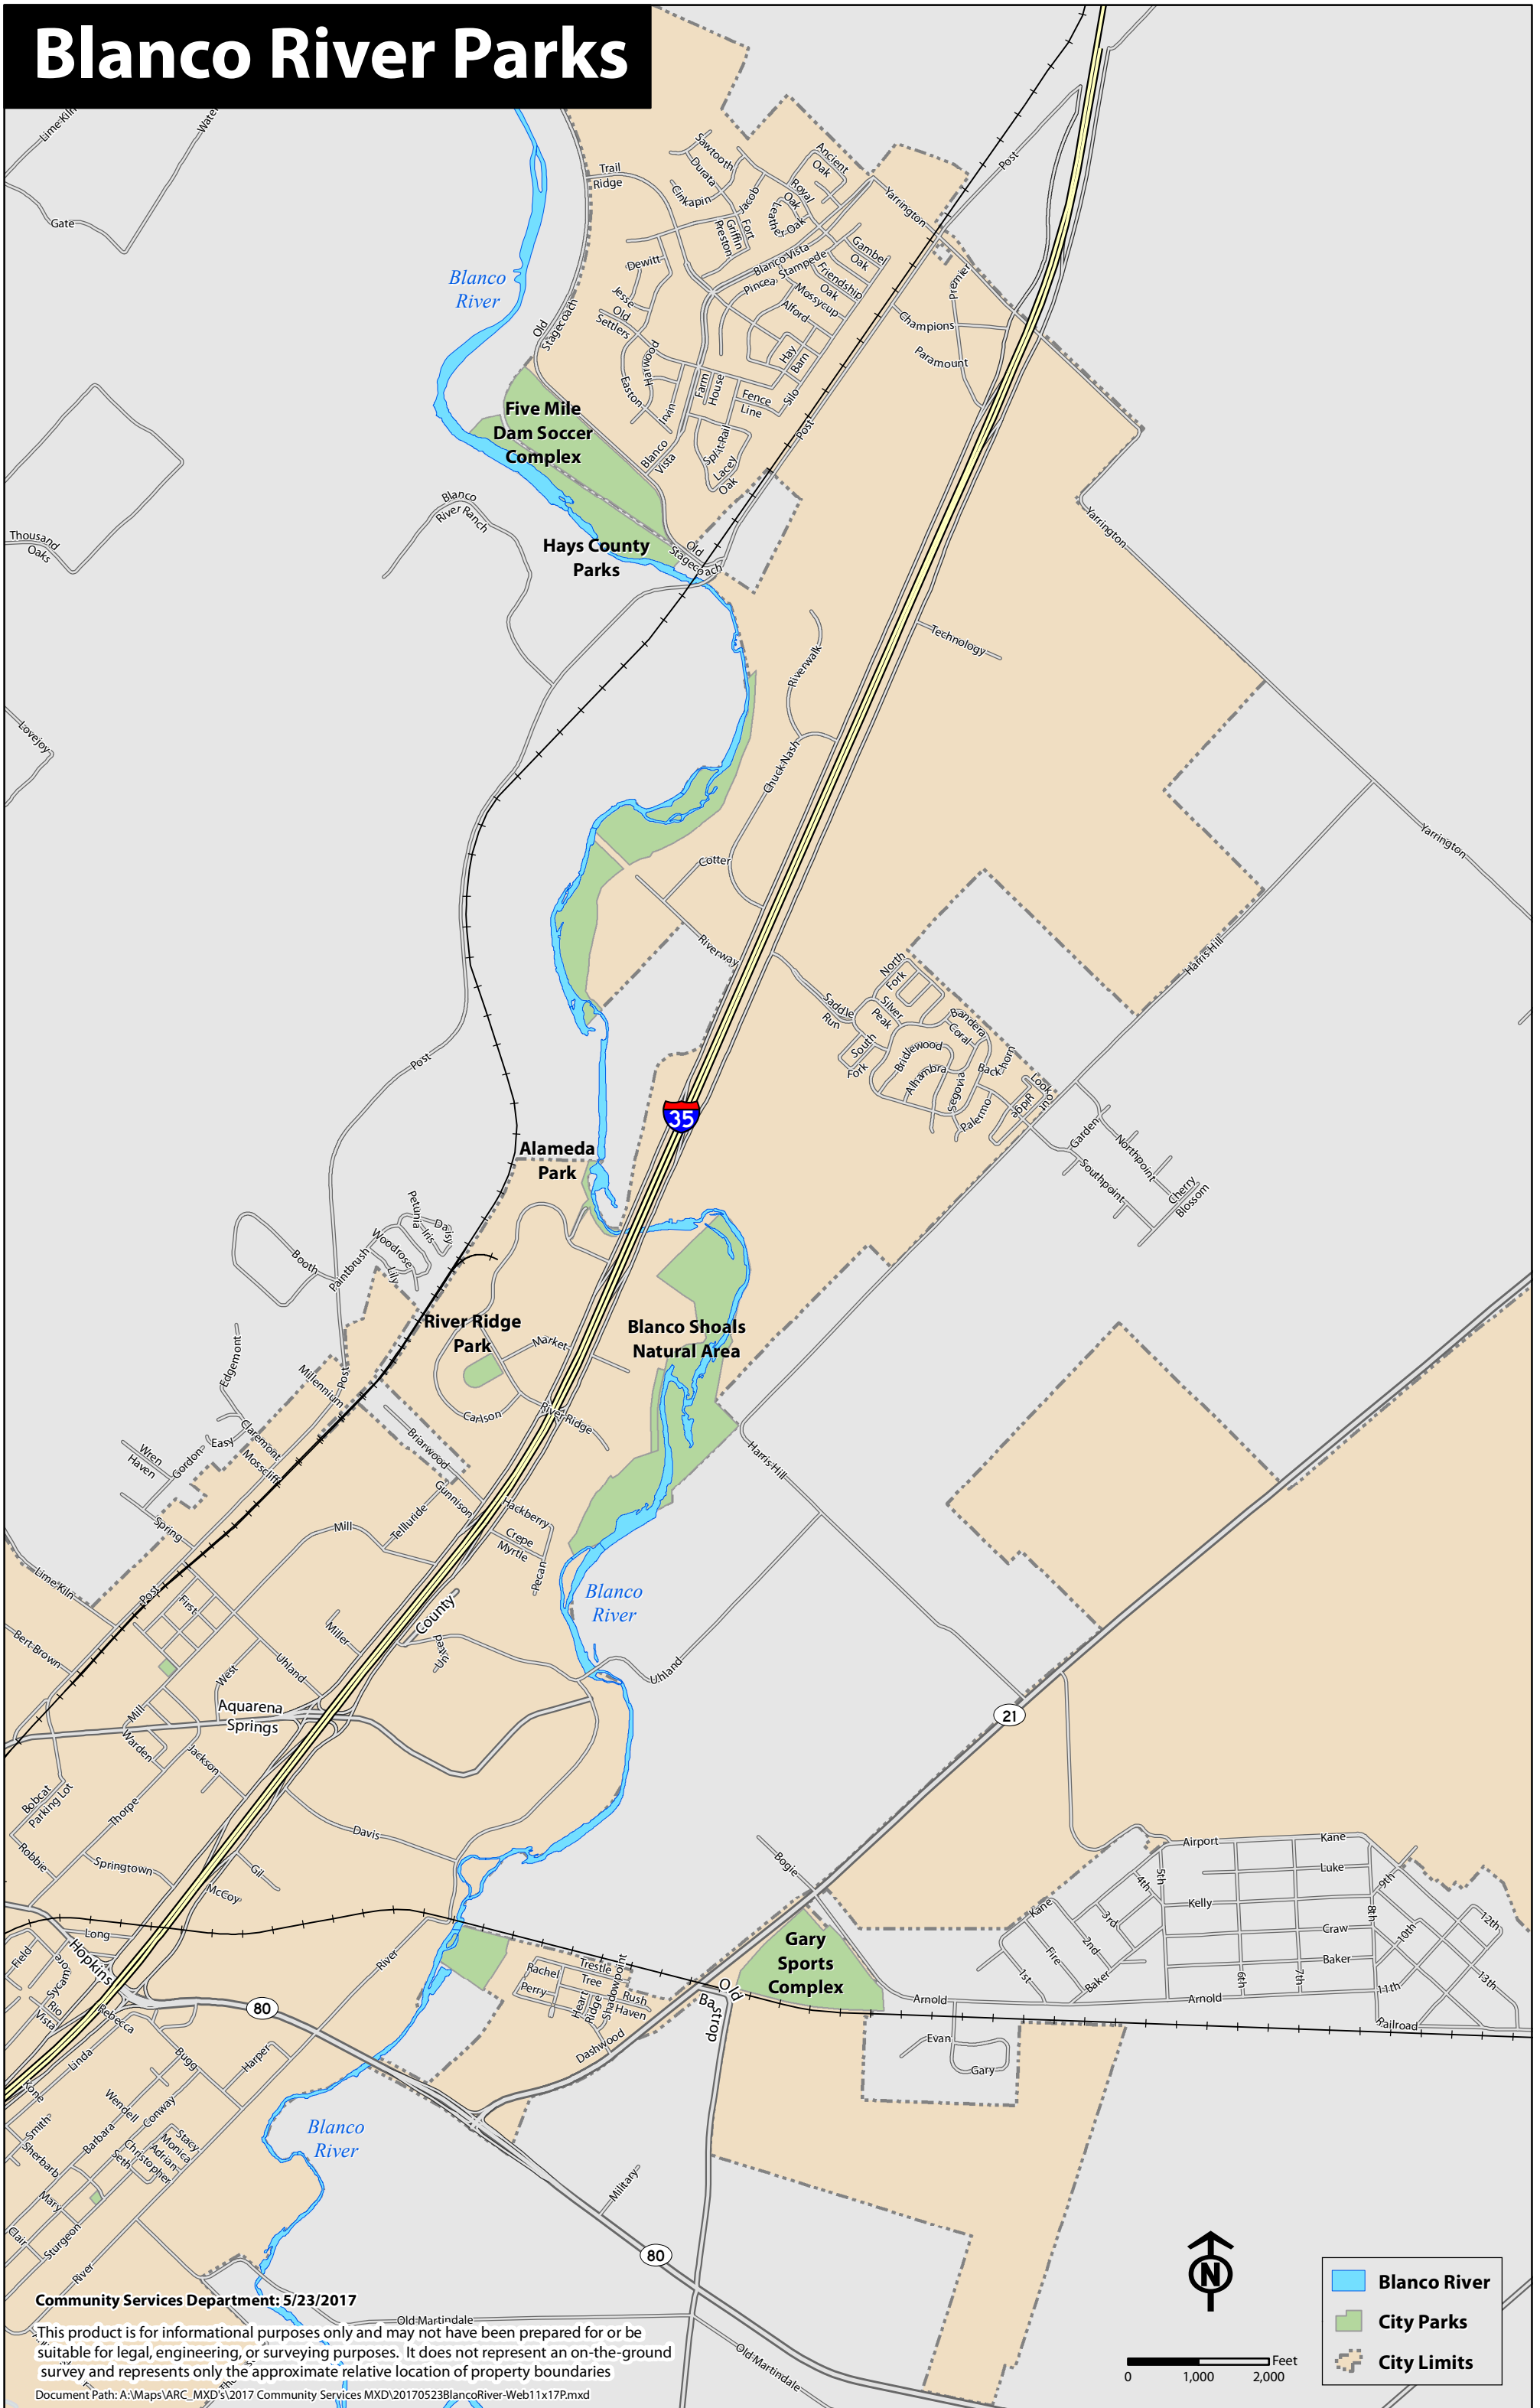

Blanco River Parks

Community Services Department: 5/23/2017

This product is for informational purposes only and may not have been prepared for or be suitable for legal, engineering, or surveying purposes. It does not represent an on-the-ground survey and represents only the approximate relative location of property boundaries

Document Path: A:\Maps\ARC_MXD's\2017 Community Services MXD\20170523BlancoRiver-Web11x17P.mxd

-  Blanco River
-  City Parks
-  City Limits