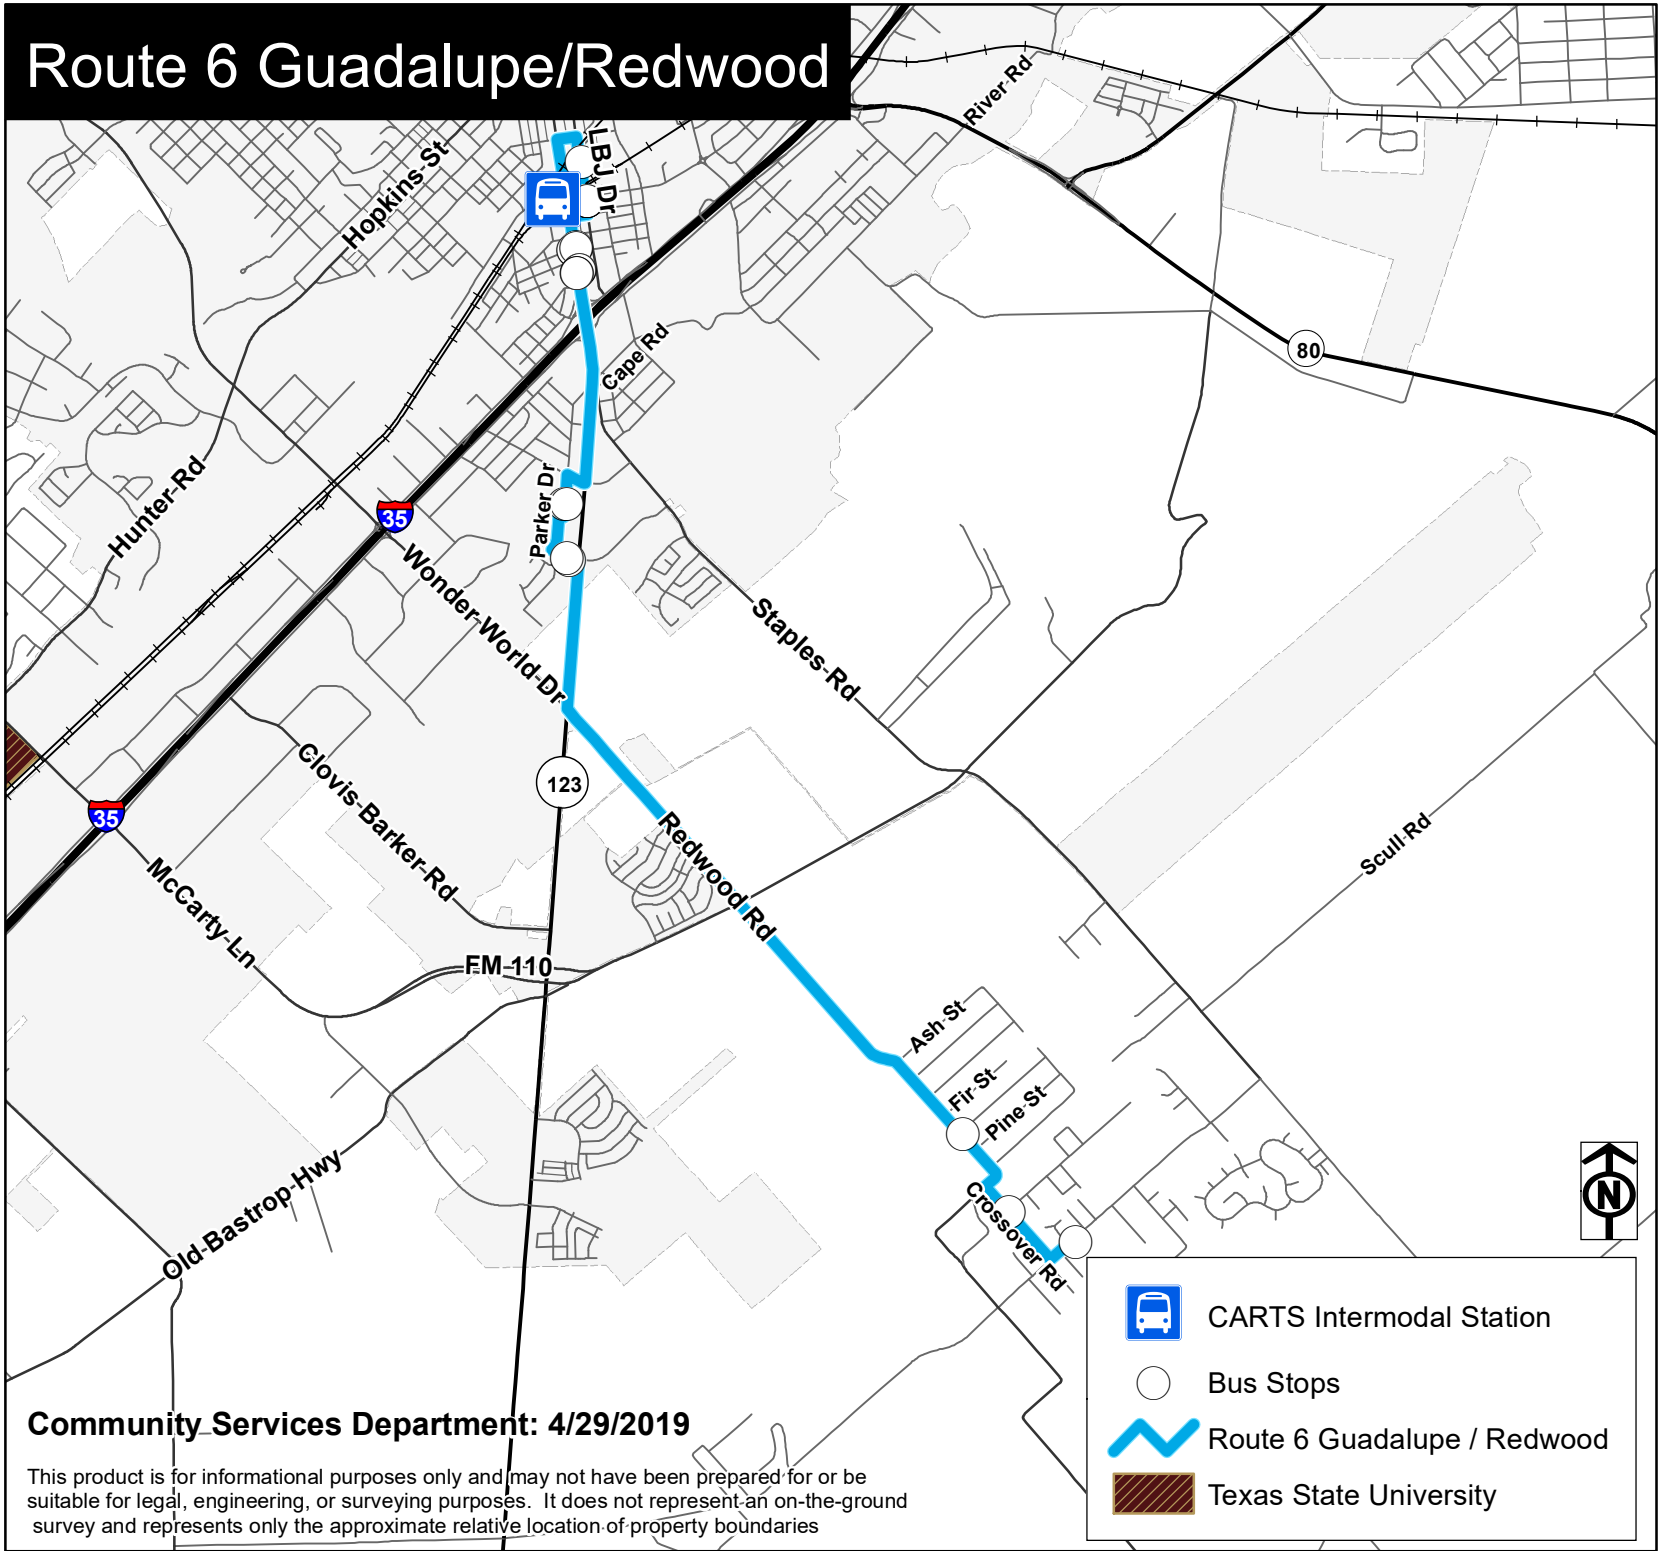

Route 6 Guadalupe/Redwood

Community Services Department: 4/29/2019

This product is for informational purposes only and may not have been prepared for or be suitable for legal, engineering, or surveying purposes. It does not represent an on-the-ground survey and represents only the approximate relative location of property boundaries

NORTHBOUND					
Stop	Departure Times				
Guadalupe Meat Market	7:14a	8:14a	11:14a	3:14p	4:14p
Sunrise Village	7:24a	8:24a	11:24a	3:24p	4:24p
San Marcos Station	7:30a	8:30a	11:30a	3:30p	4:30p
SOUTHBOUND					
Stop	Departure Times				
San Marcos Station	7:00a	8:00a	11:00a	3:00p	4:00p
Sunrise	7:04a	8:04a	11:04a	3:04p	4:04p
Guadalupe Meat Market	7:14a	8:14a	11:14a	3:14p	4:14p