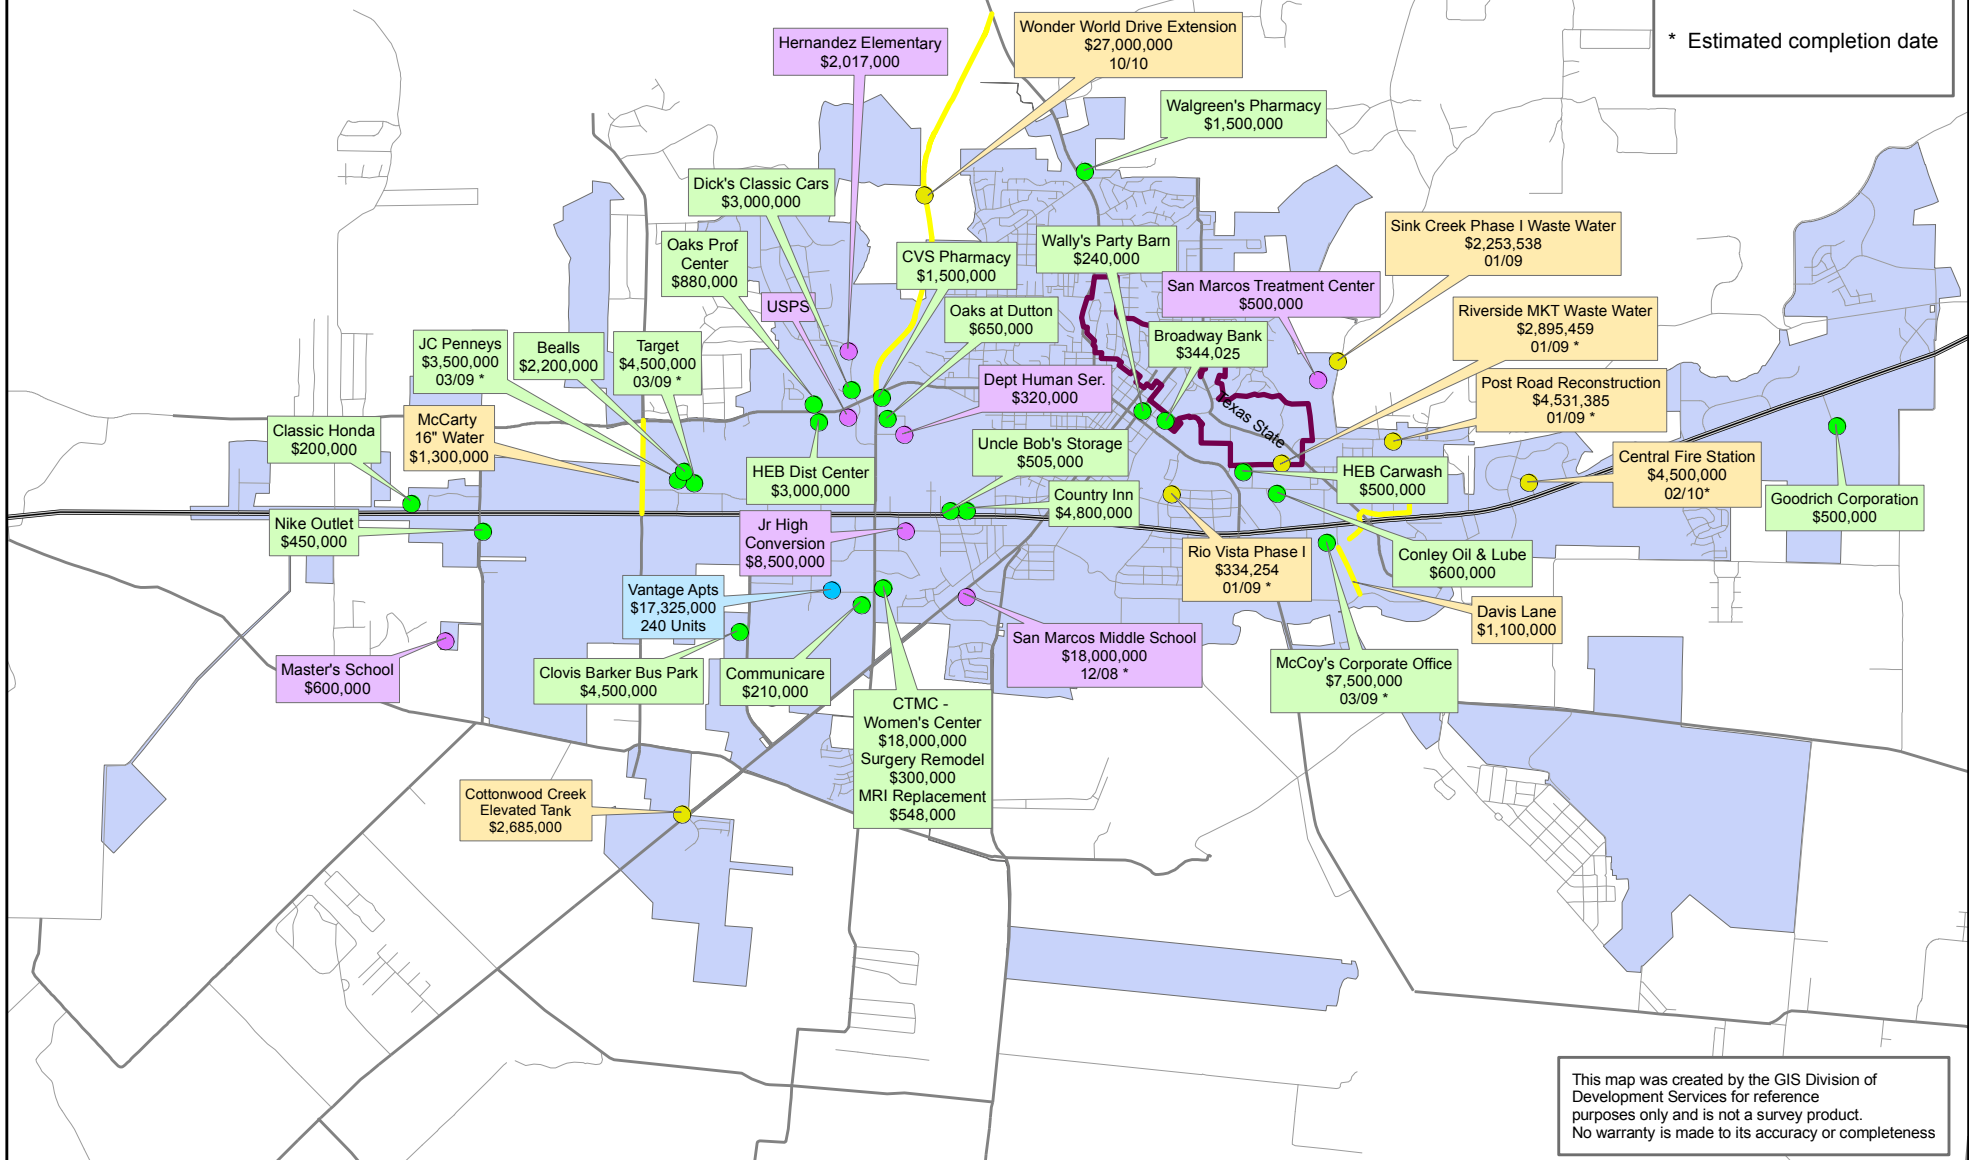

# San Marcos Development Map

January 2009

- Capital Improvement Projects
- Major Commercial Construction
- Public/Institutional Projects
- Multi-Family Projects
- Texas State University
- Streets
- City Limits

1 Mile

\* Estimated completion date

This map was created by the GIS Division of Development Services for reference purposes only and is not a survey product. No warranty is made to its accuracy or completeness.