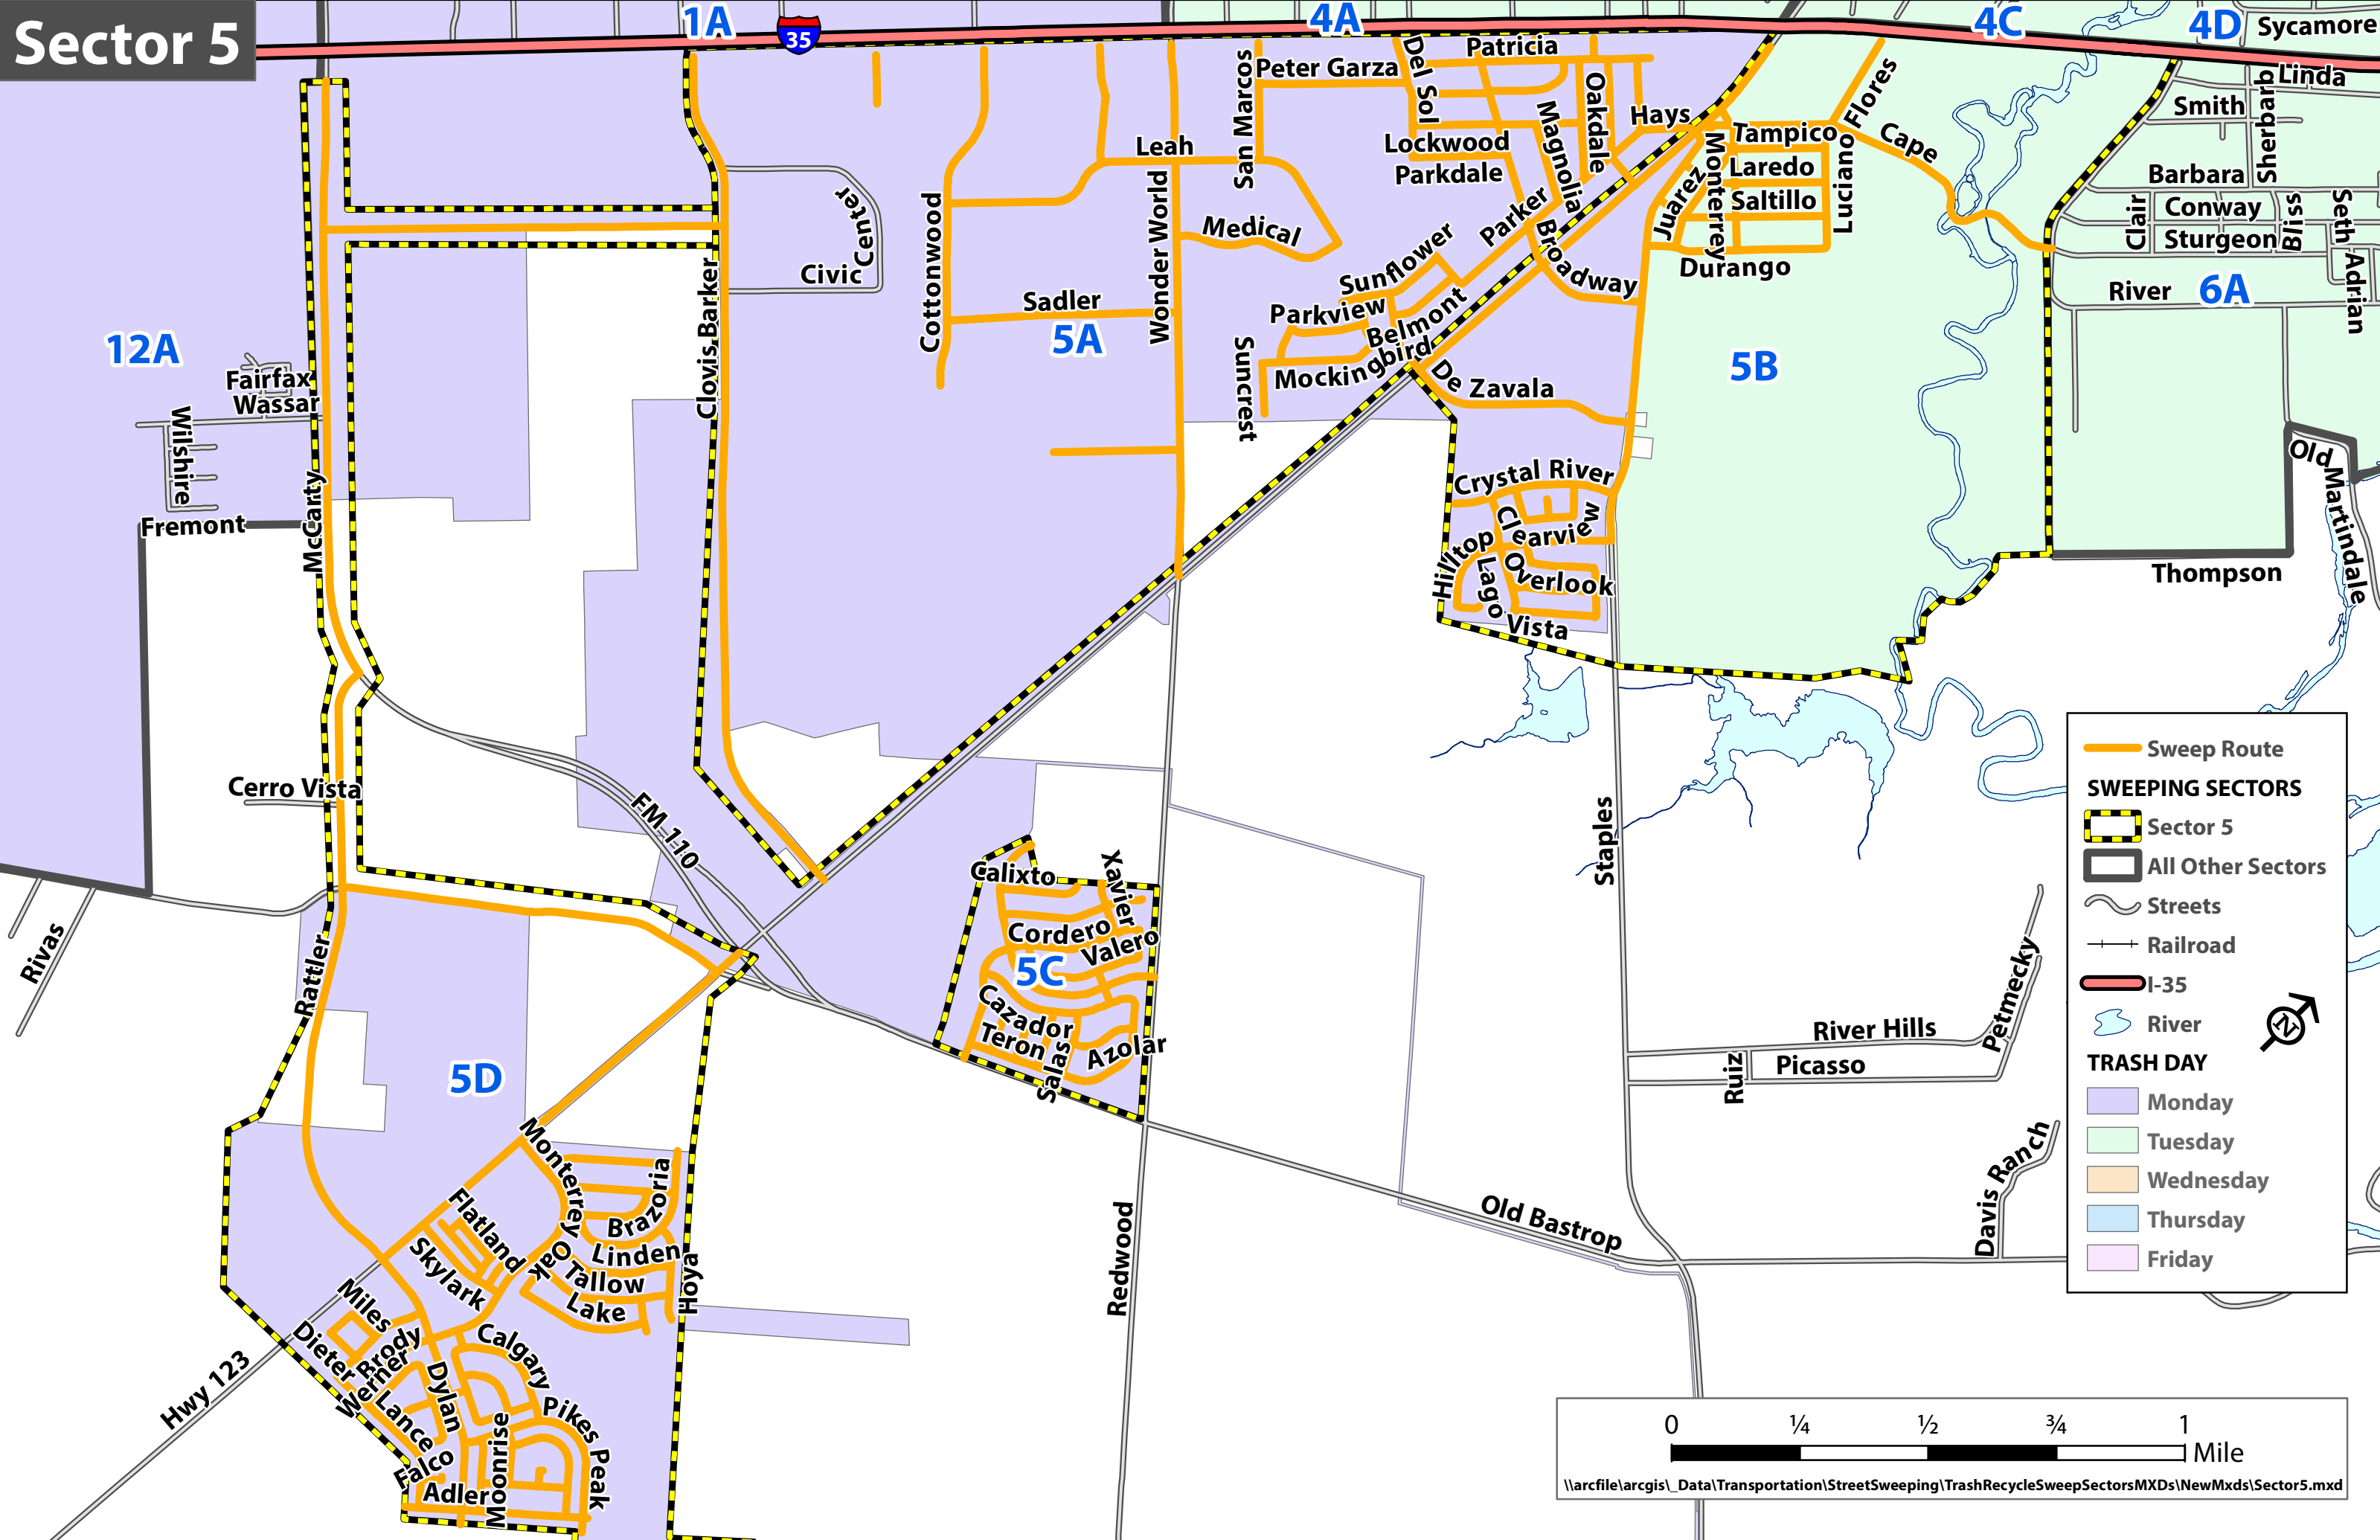

Sector 5

Legend

- Sweep Route
- SWEEPING SECTORS**
- Sector 5
- All Other Sectors
- Streets
- Railroad
- I-35
- River
- TRASH DAY**
- Monday
- Tuesday
- Wednesday
- Thursday
- Friday